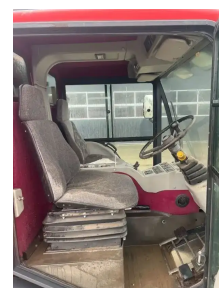

Condition Used

Fuel Diesel

Characteristics

Max. weight

4.000kg

Johnston Compact 25

Accessories