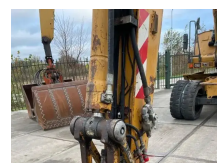

### Characteristics

Max. weight

18.000kg

Liebherr A 900 C

Accessories